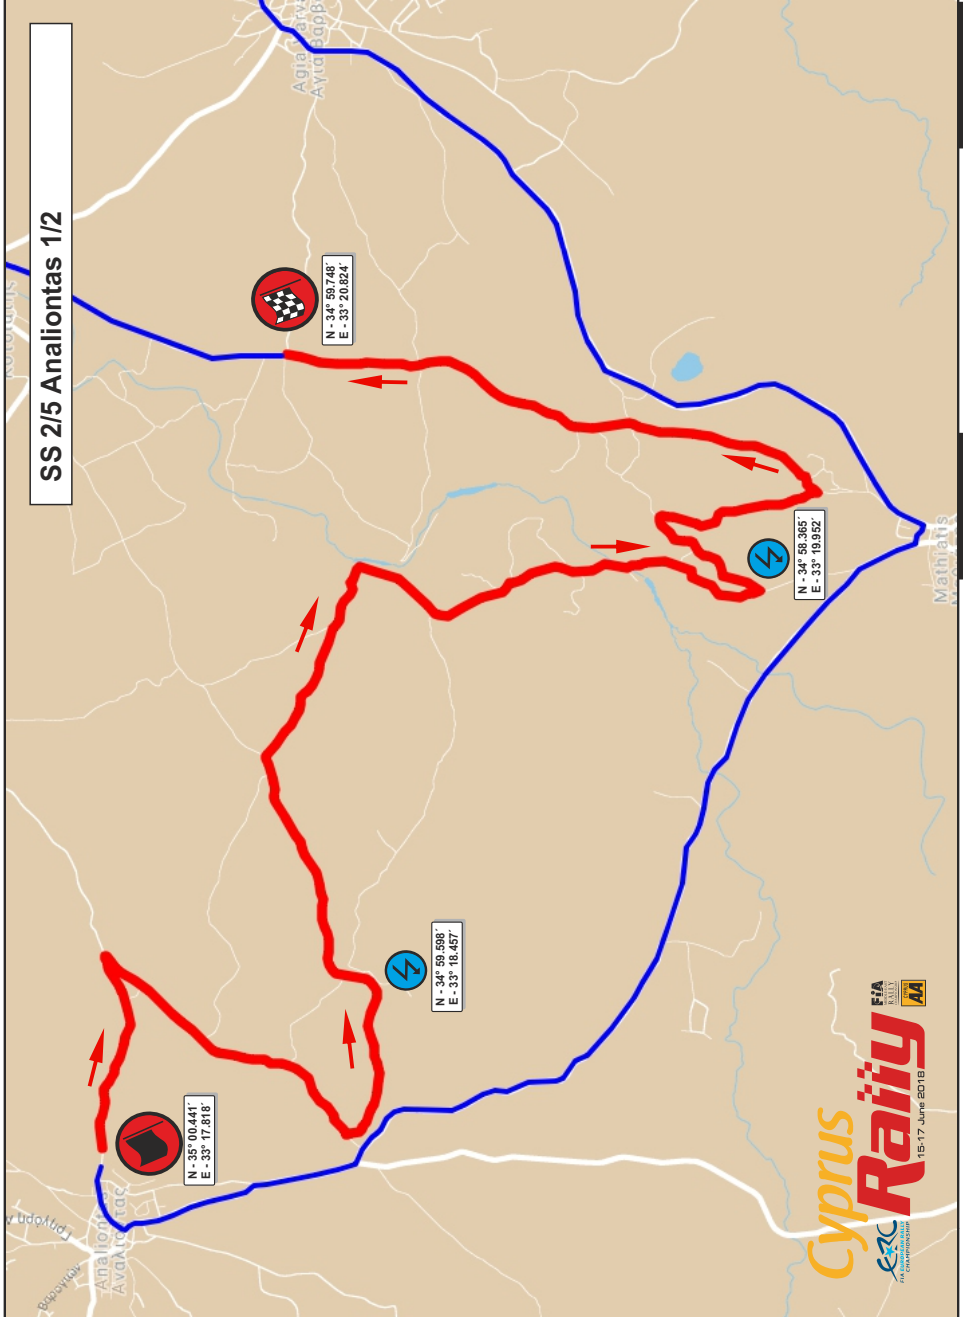

TC 2/5 Analiontas	DISTANCE:	LEG:	1
TC 3/6 Stavrovouni	37,12 km	SECTION:	1/2
SPECIAL STAGE ANALIONTAS 1/2	2/5 14,41 km	RECORD REVISED ROUTE	TIME ALLOWED: 45 min

2

5